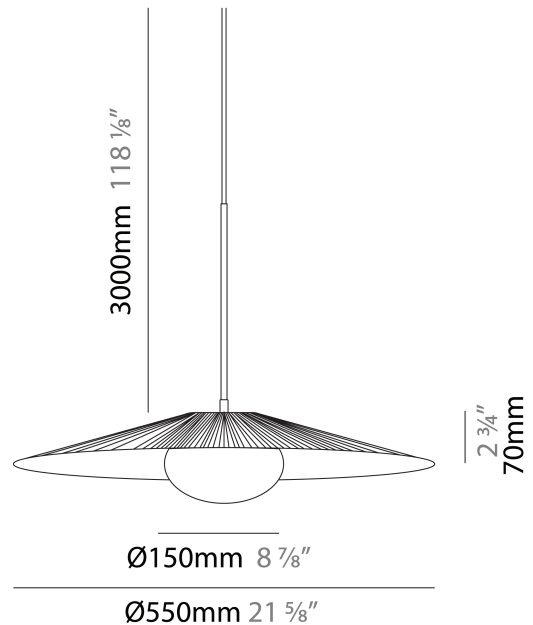

PROJECT	_____
TYPE	_____
SPECIFIER	_____
QUANTITY	_____
DATE	_____

ARCTIC CIRCLE SUSPENSION

D91234-

base number   Finish
Options

1. To build a product code in our configurator select the specify button on the base model # product page
2. To build a manual product code on this datasheet choose from the options listed below in blue font and add the suffix to the base model #

GENERAL

Series: Arctic Circle
Brand: Milan
Division: Design
Mounting Type: Suspension
Mounting Location: Ceiling
Subcategory: Pendant

PHYSICAL

Shape: Cone
Diameter (mm): 550
Diameter (in): 21 ⁵/₈
Height (mm): 393
Height (in): 15 ¹/₂
Max. Overall Height (mm): 3000
Max. Overall Height (in): 118 ¹/₈
Light Distribution: Direct
Diffuser: Opal Triplex acid-etched glass
Fixture Finish: TUG / CRE
Fixture Material: Ribbon / Aluminum
Cable Details: 3000mm / 118 1/8" Cable

ELECTRICAL

Number of Lamps: 1
Lamp Type: LED Retrofit
Max. Wattage Per Lamp (W): 4.8
Lamp Base: G9
Input Voltage (V): 120

LED

Lamp Life (hrs): 50000

OPTICAL

RATINGS AND CERTIFICATIONS

Certified By: Certified for North American Standards
IP rating: IP20