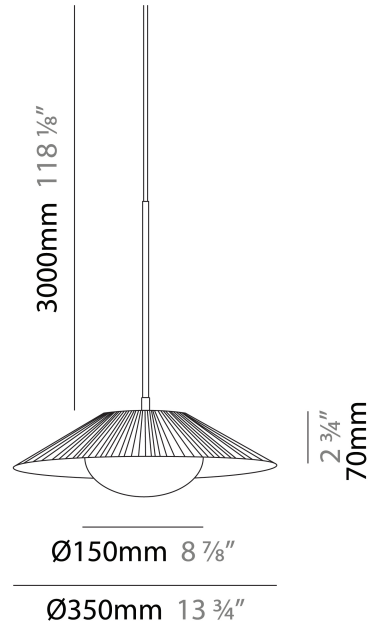

PROJECT	_____
TYPE	_____
SPECIFIER	_____
QUANTITY	_____
DATE	_____

ARCTIC CIRCLE SUSPENSION

D91232-

base number   Finish
Options

1. To build a product code in our configurator select the specify button on the base model # product page
2. To build a manual product code on this datasheet choose from the options listed below in blue font and add the suffix to the base model #

GENERAL

Series: Arctic Circle
Brand: Milan
Division: Design
Mounting Type: Suspension
Mounting Location: Ceiling
Subcategory: Pendant

PHYSICAL

Shape: Cone
Diameter (mm): 350
Diameter (in): 13 3/4
Height (mm): 393
Height (in): 15 1/2
Max. Overall Height (mm): 3000
Max. Overall Height (in): 118 1/8
Light Distribution: Direct
Diffuser: Opal Triplex acid-etched glass
Fixture Finish: TUG / CRE
Fixture Material: Ribbon / Aluminum
Cable Details: 3000mm / 118 1/8" Cable

ELECTRICAL

Number of Lamps: 1
Lamp Type: LED Retrofit
Bulb Included: Bulb Not Included
Max. Wattage Per Lamp (W): 4.8
Lamp Base: G9
Input Voltage (V): 120

LED

OPTICAL

RATINGS AND CERTIFICATIONS

Certified By: Certified for North American Standards
IP rating: IP20