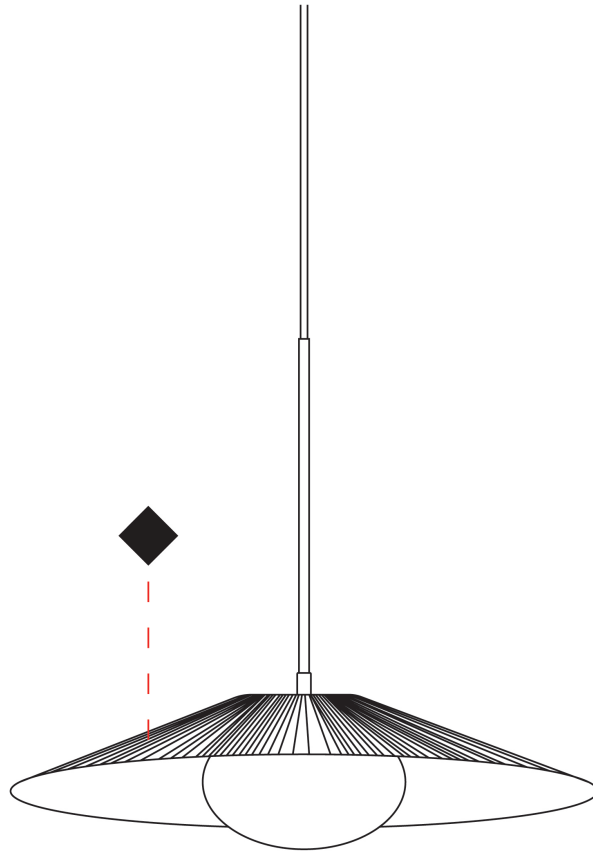

ARCTIC CIRCLE SUSPENSION

D91233-

PROJECT

TYPE

SPECIFIER

QUANTITY

DATE