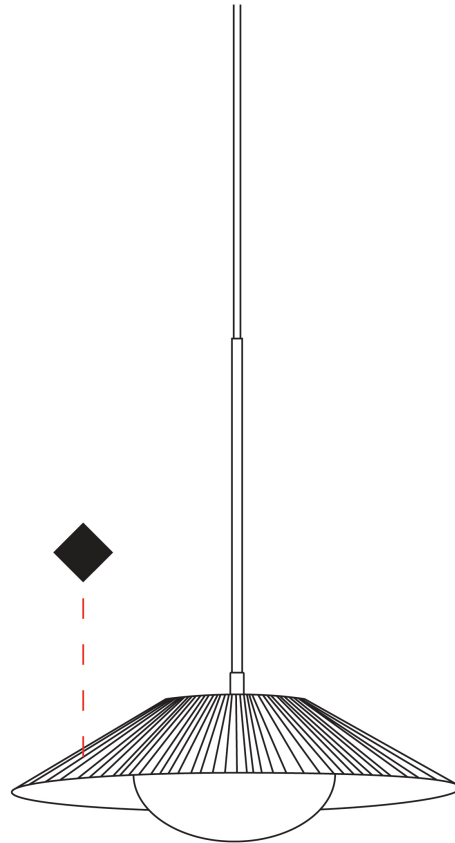

ARCTIC CIRCLE SUSPENSION

D91232-

PROJECT _____

TYPE _____

SPECIFIER _____

QUANTITY _____

DATE _____