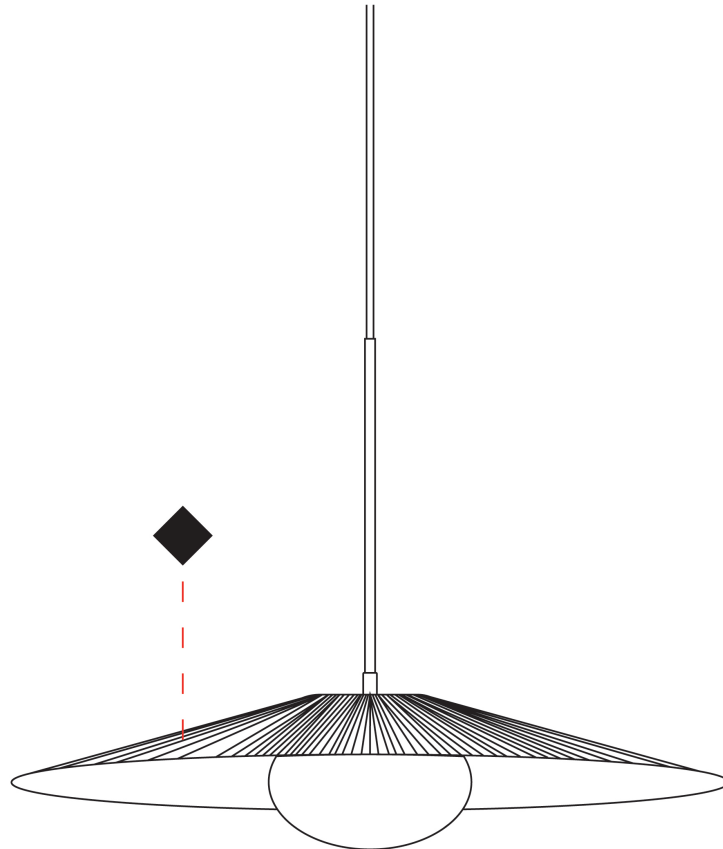

ARCTIC CIRCLE SUSPENSION

D91234-

PROJECT

TYPE

SPECIFIER

QUANTITY

DATE

D